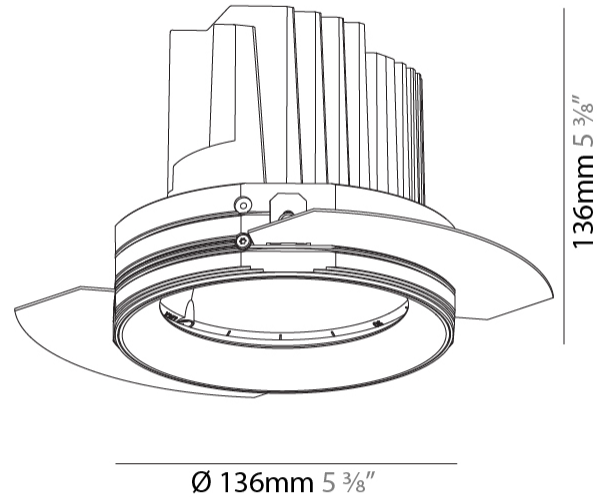

ELECTRICAL

Lamp Type: LED (Zhaga Standard)
Input Wattage (W): 28.6
Total Output Wattage (W): 26.4
Dimming: Tri-Mode (Non-Dimming and Phase Dimming (120Vac only) and 0-10V Dimming)
Driver Included: No
Driver Location: Recessed Housing
Driver Type: Constant Current - Universal
Driver Class: Class 2
Housing: See components
Input Voltage (V): 120 - 277
Constant Current (MA): 700

LED

Number of LEDs: 1
Color Temperature (°K): 2700 / 3000 / 3500 / 4000
Max. Delivered Lumen (lm): 2030 / 2080 / 2185 / 2230
Nominal Lumen (lm): 3210 / 3290 / 3459 / 3530
CRI: >90 CRI
Efficiency (%): 63.1 / 61.5 / 63.2
Lamp Life (hrs): 50000
Upon Request: RGB-W Tunable White Special Color Temperature Special LED

OPTICAL

Reflector°: 20 / 25 / 40
Adjustability: Rotational 355°; Tilt 30°
Upon Request: Special Beam Angles

RATINGS AND CERTIFICATIONS

Zaneen Group Inc. © 2024, T 1800-388-3382, F 416-247-9319, www.zaneen.com
Certified By: Certified for North American Standards
Available for International specifications by adding "INT" at the end of the existing Model #. For assistance on 'custom' specifications, contact zteam@zaneen.com.
IP Rating: IP20
If a conflict occurs to supply the best product, we reserve the right to change specifications or materials without notice. The most recent specification sheets are found at zaneen.com