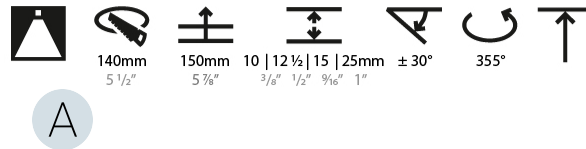

ELECTRICAL

Lamp Type: LED (Zhaga Standard)
Input Wattage (W): 28.6
Total Output Wattage (W): 26.4
Dimming: Tri-Mode (Non-Dimming and Phase Dimming (120Vac only) and 0-10V Dimming)
Driver Included: No
Driver Location: Recessed Housing
Driver Type: Constant Current - Universal
Driver Class: Class 2
Housing: See components
Input Voltage (V): 120 - 277
Constant Current (MA): 700

LED

Number of LEDs: 1
Color Temperature (°K): 2700 / 3000 / 3500 / 4000
Max. Delivered Lumen (lm): 2030 / 2080 / 2185 / 2230
Nominal Lumen (lm): 3210 / 3290 / 3459 / 3530
CRI: >90 CRI
Efficiency (%): 63.1 / 61.5 / 63.2
Lamp Life (hrs): 50000
Upon Request: RGB-W Tunable White Special Color Temperature Special LED

OPTICAL

Reflector°: 20 / 25 / 40
Adjustability: Rotational 355°; Tilt 30°
Upon Request: Special Beam Angles

RATINGS AND CERTIFICATIONS

Zaneen Group Inc. © 2024, T 1800-388-3382, F 416-247-9319, www.zaneen.com
Certified By: Certified for North American Standards
Available for International specifications by adding "INT" at the end of the existing Model #. For assistance on 'custom' specifications, contact zteam@zaneen.com.
IP Rating: IP20
If a conflict occurs to supply the best product, we reserve the right to change specifications or materials without notice. The most recent specification sheets are found at zaneen.com